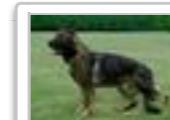

Tom van't Leefdaalhof
3. Jan 1995
German Shepherd (short-haired)

Aline von der Mohnwiese
6. Aug 1994
German Shepherd (short-haired)

Olex de Valsory
27. Jul 1998
German Shepherd (short-haired)

Raika von den Zingelgärten
4. Dec 1995
German Shepherd (short-haired)