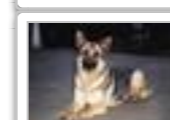

Buster vom Adelmansfelde...
19. Apr 1996
German Shepherd (short-haired)

Nanni vom Berg am Ort
10. Nov 1992
German Shepherd (short-haired)