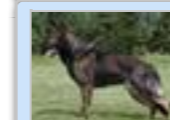

Aline von der Mohnwiese
6. Aug 1994
German Shepherd (short-haired)

Raika von den Zingelgärten
4. Dec 1995
German Shepherd (short-haired)

Olex de Valsory
27. Jul 1998
German Shepherd (short-haired)