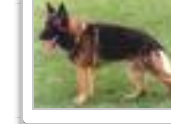

6. May 2004  
SZ 2143318  
IPO 3, SchH 3, FH 1  
German Shepherd (short-h...

4th generation

**Crok vom Erlenbusch**

1. Oct 1988  
German Shepherd (short-haired)

**Zeta von Karthago**

25. Dec 1987  
German Shepherd (short-haired)

**Half vom Ruhbachtal**

14. Apr 1990  
German Shepherd (short-haired)

**Anja vom Kerpener-Land**

26. Jun 1992  
German Shepherd (short-haired)

**Troll von der bösen Nachbar...**

10. Dec 1986  
German Shepherd (short-haired)