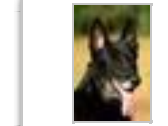

Exe vom Schmiedegarten

30. Mar 1996
German Shepherd (short-haired)